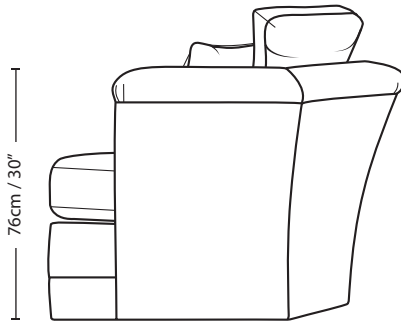

SAVANNAH

1.5 SEATER HEX BACK FORMAL CUSHION

± 31cm / 12" ± 86cm / 34" ± 31cm / 12" ±

76cm / 30"

89cm / 35"

51cm / 20"

76cm / 30"

148cm / 58"

Overall Height	Overall Width	Overall Depth	Arm Height	Back Height of Frame	Seat Height	Arm Width	Inside Width Arm to Arm	Seat Depth to Cushions	Seat Depth no Cushions
89cm / 35"	148cm / 58"	107cm / 42"	76cm / 30"	76cm / 30"	51cm / 20"	31cm / 12"	86cm / 34"	55cm / 22"	79cm / 31"

Seating sizes vary to a great extent and particularly wherever there are soft cushions involved, this is magnified with front of seat to back cushion depths, whilst formal back cushions will vary with age and plumping. It is essential to note that scatter back cushion depths will adjust from which point you measure, overtime and with plumping, the accurate measurement does not exist as it will resize each and every time you enjoy its comfort.