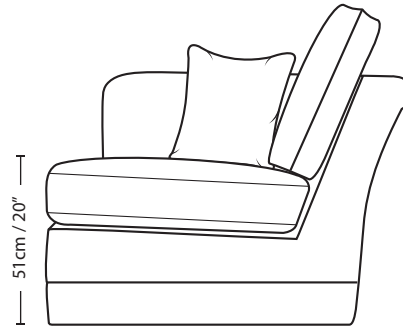

SAVANNAH

1.5 SEATER HEX BACK FORMAL CUSHION

± 31cm / 12" ± 86cm / 34" ± 31cm / 12" ±

76cm / 30"

89cm / 35"

51cm / 20"

76cm / 30"

148cm / 58"

Overall Height	Overall Width	Overall Depth	Arm Height	Back Height of Frame	Seat Height	Arm Width	Inside Width Arm to Arm	Seat Depth to Cushions	Seat Depth no Cushions
89cm / 35"	148cm / 58"	107cm / 42"	76cm / 30"	76cm / 30"	51cm / 20"	31cm / 12"	86cm / 34"	55cm / 22"	79cm / 31"

Seating sizes vary to a great extent and particularly wherever there are soft cushions involved, this is magnified with front of seat to back cushion depths, whilst formal back cushions will vary with age and plumping. It is essential to note that scatter back cushion depths will adjust from which point you measure, overtime and with plumping, the accurate measurement does not exist as it will resize each and every time you enjoy its comfort.